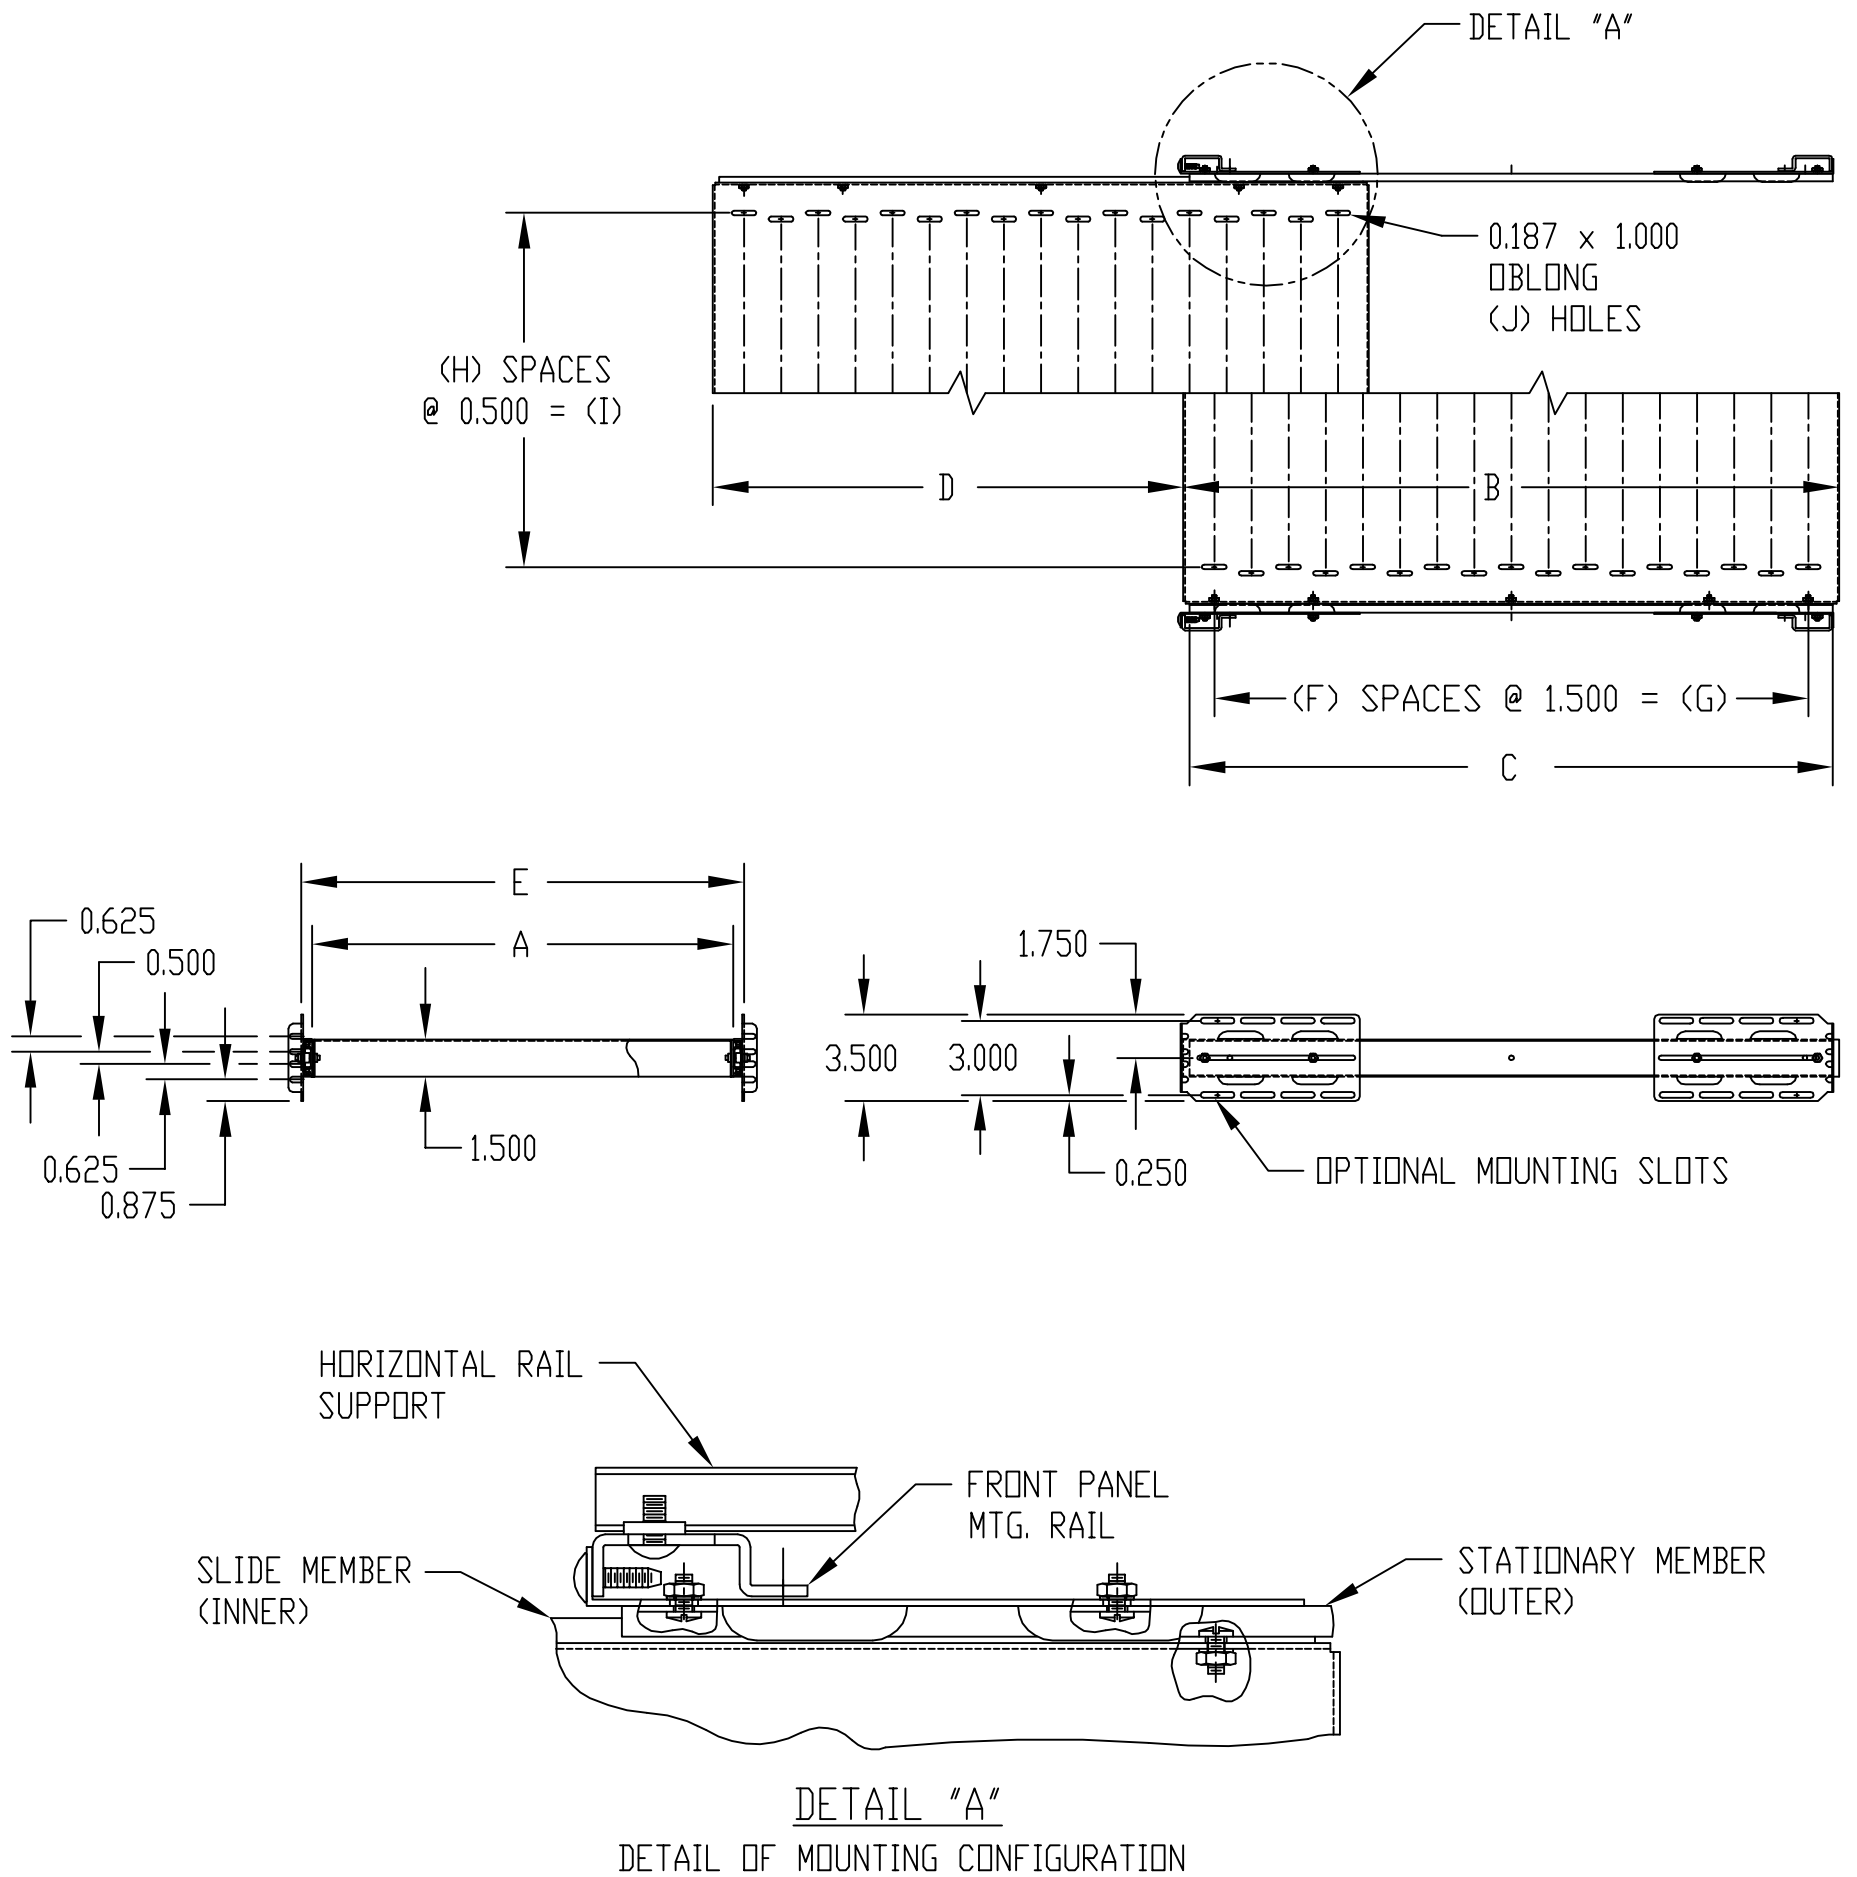

SH-2387		19"	17"	17"	14.25"	140	8	9.5
SH-2388		19"	20.5"	17"	17.75"	120	12	11
SH-2389		19"	24"	17"	21.25"	92	15	13.25
SH-2390		19"	29.25"	17"	26.5"	70	19	15.25
SH-2487		24"	17"	22"	14.25"	140	8	11.25
SH-2488		24"	20.5"	22"	17.75"	120	12	12.75
SH-2489		24"	24"	22"	21.25"	92	15	15.5
SH-2490		24"	29.25"	22"	26.5"	70	19	18

PART NAME

SLIDING SHELF

PART No.

SH-2387 TO SH-2494

MATERIAL:

SHELF & MOUNTING BRACKETS _____ 16 GA. STEEL

FINISH:

SHELF & MOUNTING BRACKETS _____ SMOOTH BLACK

SLIDES _____ BRIGHT ZINC PLATE

PART NO.		SHELF		SLIDE			E	F	G	H	I	J
				LENGTH	TRAVEL	LOAD RATING						
PLAIN	VENTED	A	B	C	D							
SH-2387	SH-2391	17	14.250	12	9	140	17.875	8	12.000	29	14.500	270
SH-2388	SH-2392		17.750	16	12	120		10	15.000			330
SH-2389	SH-2393		21.250	20	15	92		12	18.000			390
SH-2390	SH-2394	17	26.500	26	19	70	17.875	16	24.000	29	14.500	510
SH-2487	SH-2491	22	14.250	12	9	140	22.875	8	12.000	41	20.500	378
SH-2488	SH-2492		17.750	16	12	120		10	15.000			462
SH-2489	SH-2493		21.250	20	15	92		12	18.000			546
SH-2490	SH-2494	22	26.500	26	19	70	22.875	16	24.000	41	20.500	714