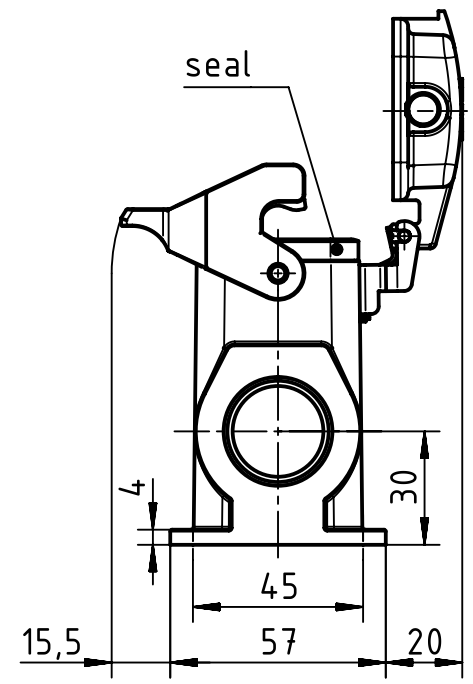

1 2 3 4 5 6

A

B

C

D

	All Dimensions in mm Original Size DIN A4		Scale 1:2	Free size tol.		Ref.
						Sub.
	All rights reserved		Created by HOLLERT	Inspected by GERB	Standardisation TIEMANNA	Date 2015-10-30
	Department EL PD - DE		Title Han B Base Surface HC 1 Lever Metal Cove			State Final Release
HARTING Electric GmbH & Co. KG D-32339 Espelkamp			Type TB	Number 09 30 016 2297		Doc-Key / ECM-Nr. 100088045/UGD/006/A 500000096301
					Rev. A	Page 1/1