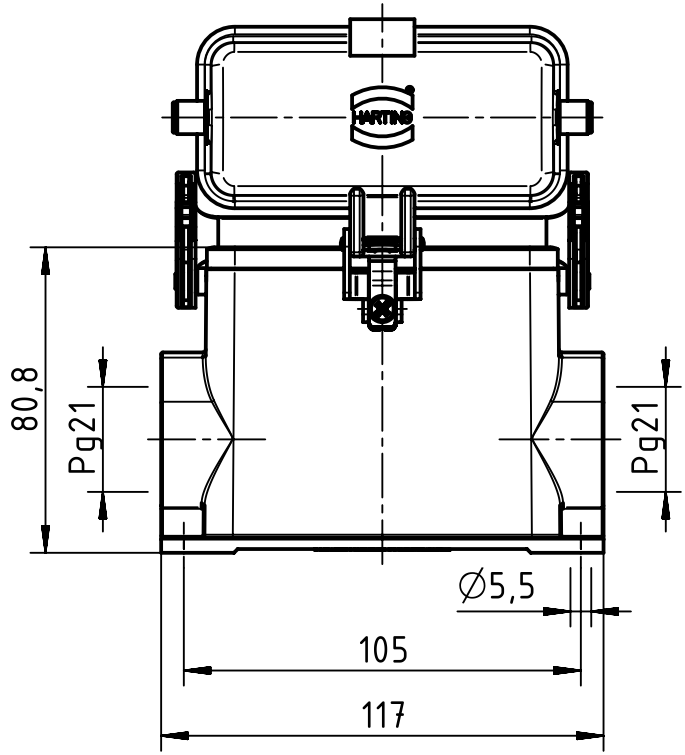

1 2 3 4 5 6

A

B

C

D

	All Dimensions in mm Original Size DIN A4		Scale 1:2	Free size tol.		Ref.
						Sub.
	All rights reserved		Created by HOLLERT	Inspected by GERB	Standardisation TIEMANNA	Date 2015-10-30
	Department EL PD - DE		Title Han B Base Surface HC 1 Lever Metal Cove			State Final Release
HARTING Electric GmbH & Co. KG D-32339 Espelkamp			Type TB	Number 09 30 016 2297		Doc-Key / ECM-Nr. 100088045/UGD/006/A 500000096301
					Rev. A	Page 1/1