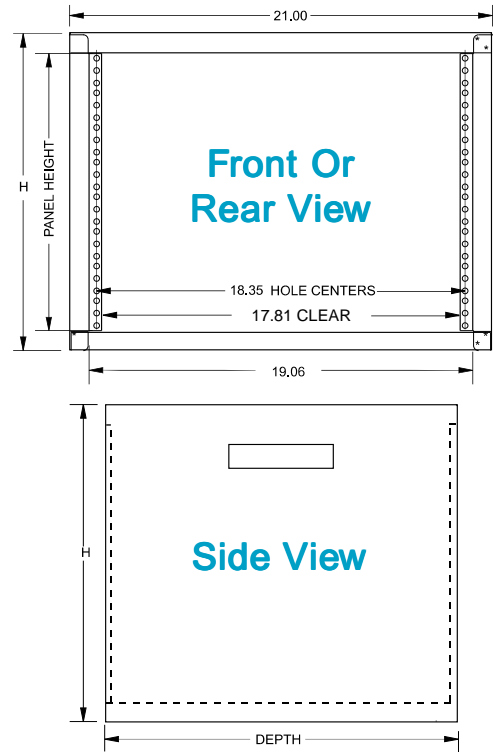

13.0" Deep models:

Part Number	Color	Drawing File Size	.zip file size	Panel Height		Number of Clip Nuts Included	Wt. lbs.
				Inches	Units		
RCBS1900313BK1 RCBS1900313CG1 RCBS1900313LG1	Black Beige Light Gray	16K	18K	3.50	2	8	13
RCBS1900513BK1 RCBS1900513CG1	Black Beige Light	17K	19K	5.25	3	8	15

PART No. RCBS1901413

ISOMETRIC VIEW NOT TO SCALE

Light Duty (RCBS Series)

Table Top

FEATURES

- Front and rear recessed flange, punched for 10-32 clip nuts on EIA universal spacing (5/8 - 5/8 - 1/2 inch)
- Welded, 16-gauge steel, economy 19" table top rack
- Recommended maximum weight (RCBS1901417 tested) - 600 pounds
- Includes rubber feet, two lifting handles and 10-32 clip nuts
- Tough powder finish paint

13" Deep

Part Number			Panel Height		Overall Dimensions			# of Clip Nuts
Black Textured	Beige Textured	ASA61 Grey Smooth	Inches	Units	Height	Width	Depth	
RCBS1900313BK1	RCBS1900313CG1	RCBS1900313GY2	3.50	2	5.50	21.00	13.0	8
RCBS1900513BK1	RCBS1900513CG1	RCBS1900513GY2	5.25	3	7.25	21.00	13.0	8
RCBS1900713BK1	RCBS1900713CG1	RCBS1900713GY2	7.00	4	9.00	21.00	13.0	8
RCBS1900813BK1	RCBS1900813CG1	RCBS1900813GY2	8.75	5	10.75	21.00	13.0	16
RCBS1901013BK1	RCBS1901013CG1	RCBS1901013GY2	10.50	6	12.50	21.00	13.0	16
RCBS1901213BK1	RCBS1901213CG1	RCBS1901213GY2	12.25	7	14.25	21.00	13.0	16
RCBS1901413BK1	RCBS1901413CG1	RCBS1901413GY2	14.00	8	16.00	21.00	13.0	16

17.5" Deep

Part Number			Panel Height		Overall Dimensions			# of Clip Nuts
Black Textured	Beige Textured	ASA61 Grey Smooth	Inches	Units	Height	Width	Depth	
RCBS1900517BK1	RCBS1900517CG1	RCBS1900517GY2	5.25	3	7.25	21.00	17.5	8
RCBS1900717BK1	RCBS1900717CG1	RCBS1900717GY2	7.00	4	9.00	21.00	17.5	8
RCBS1900817BK1	RCBS1900817CG1	RCBS1900817GY2	8.75	5	10.75	21.00	17.5	16
RCBS1901017BK1	RCBS1901017CG1	RCBS1901017GY2	10.50	6	12.50	21.00	17.5	16
RCBS1901217BK1	RCBS1901217CG1	RCBS1901217GY2	12.25	7	14.25	21.00	17.5	16
RCBS1901417BK1	RCBS1901417CG1	RCBS1901417GY2	14.00	8	16.00	21.00	17.5	16