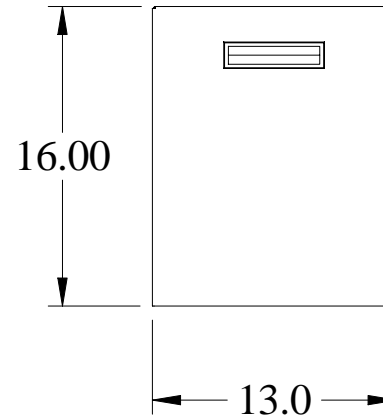

Table Top Rack Cabinets (RCBS Series) - *Light Duty*

Path: [Home](#) > [Rack Index](#) > Table Top Rack Cabinets (RCBS Series)

Textured - Black

Textured - Light Gray (RAL7035)

Click to enlarge

Features:

- Light duty, 16-gauge steel, economy 19" table top rack cabinet...
- Choice of three depths (13", 17" and 24")
- Rails are fixed both front and rear, round hole punched for 10-32 clip-nuts to full EIA hole centers (5/8 - 5/8 - 1/2 inch spacing)...
- Includes rubber feet, two lifting handles, a starter pack of 10-32 clip nuts & matching quantity of **1421ABK** black screws...
- Overall width 21"...
- Overall height 2" over panel height...
- Recommended maximum weight (RCBS1901417 tested) - 600 pounds...
- Rugged textured powder paint finish...
- Stocked in Black & Light Gray (RAL7035)...

13.0" Deep models:

Part Number	Color	Drawing File Size	.zip file size	Panel Height		Number of Clip Nuts Included	Wt. lbs.
				Inches	Units		
RCBS1900313BK1 RCBS1900313CG1 RCBS1900313LG1	Black Beige Light Gray	16K	18K	3.50	2	8	13
RCBS1900513BK1 RCBS1900513CG1	Black Beige Light	17K	19K	5.25	3	8	15

PART No. RCBS1901413

ISOMETRIC VIEW NOT TO SCALE

Light Duty (RCBS Series)

Table Top

FEATURES

- Front and rear recessed flange, punched for 10-32 clip nuts on EIA universal spacing (5/8 - 5/8 - 1/2 inch)
- Welded, 16-gauge steel, economy 19" table top rack
- Recommended maximum weight (RCBS1901417 tested) - 600 pounds
- Includes rubber feet, two lifting handles and 10-32 clip nuts
- Tough powder finish paint