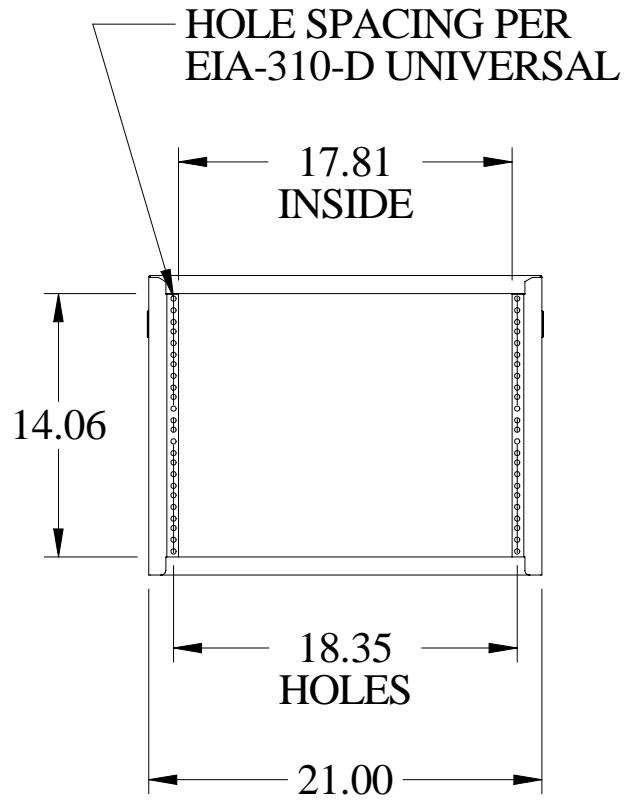

Table Top Rack Cabinets (RCBS Series) - *Light Duty*

Path: [Home](#) > [Rack Index](#) > Table Top Rack Cabinets (RCBS Series)

Textured - Black

Textured - Light Gray (RAL7035)

Click to enlarge

Features:

- Light duty, 16-gauge steel, economy 19" table top rack cabinet...
- Choice of three depths (13", 17" and 24")
- Rails are fixed both front and rear, round hole punched for 10-32 clip-nuts to full EIA hole centers (5/8 - 5/8 - 1/2 inch spacing)...
- Includes rubber feet, two lifting handles, a starter pack of 10-32 clip nuts & matching quantity of **1421ABK** black screws...
- Overall width 21"...
- Overall height 2" over panel height...
- Recommended maximum weight (RCBS1901417 tested) - 600 pounds...
- Rugged textured powder paint finish...
- Stocked in Black & Light Gray (RAL7035)...

13.0" Deep models:

Part Number	Color	Drawing File Size	.zip file size	Panel Height		Number of Clip Nuts Included	Wt. lbs.
				Inches	Units		
RCBS1900313BK1 RCBS1900313CG1 RCBS1900313LG1	Black Beige Light Gray	16K	18K	3.50	2	8	13
RCBS1900513BK1 RCBS1900513CG1	Black Beige Light	17K	19K	5.25	3	8	15

PART No. RCBS1901413

ISOMETRIC VIEW NOT TO SCALE

Light Duty (RCBS Series)

Table Top

FEATURES

- Front and rear recessed flange, punched for 10-32 clip nuts on EIA universal spacing (5/8 - 5/8 - 1/2 inch)
- Welded, 16-gauge steel, economy 19" table top rack
- Recommended maximum weight (RCBS1901417 tested) - 600 pounds
- Includes rubber feet, two lifting handles and 10-32 clip nuts
- Tough powder finish paint