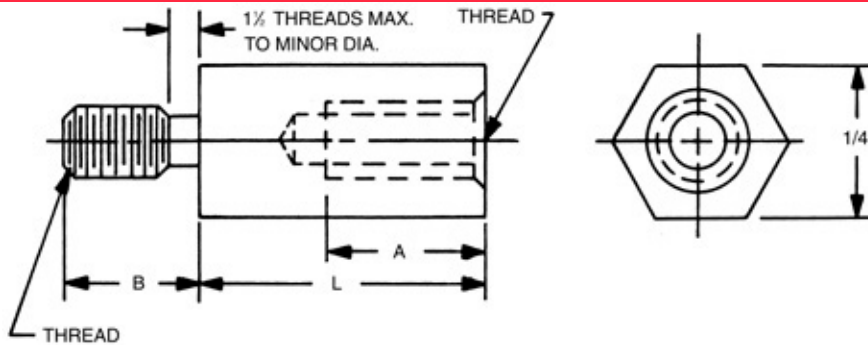

# 1/4 HEX MALE-FEMALE STANDOFFS

RAF

RAF

Order Code:  (code is blank)

<<<

>>>

Contents

Finishes:

select a finish

Quote

[\[How to create part numbers\]](#)

[\[Material Specifications\]](#)

SELECT	PART NO.	LENGTH
<input type="radio"/>	4530A	7/32
<input type="radio"/>	4530	1/4
<input type="radio"/>	4530T	9/32
<input type="radio"/>	4531	5/16
<input type="radio"/>	4531T	11/32
<input type="radio"/>	4532	3/8
<input type="radio"/>	4532T	13/32
<input type="radio"/>	4533	7/16
<input type="radio"/>	4533T	15/32
<input type="radio"/>	4534	1/2
<input type="radio"/>	4534T	17/32
<input type="radio"/>	4535	9/16
<input type="radio"/>	4535T	19/32
<input type="radio"/>	4536	5/8
<input type="radio"/>	4536T	21/32
<input type="radio"/>	4537	11/16
<input type="radio"/>	4537T	23/32
<input type="radio"/>	4538	3/4
<input type="radio"/>	4538T	25/32
<input type="radio"/>	4539	13/16
<input type="radio"/>	4539T	27/32
<input type="radio"/>	4540	7/8
<input type="radio"/>	4540T	29/32

### THREAD LENGTH CODE

THREAD	A	B
2-56	3/16	5/32
4-40	1/4	3/16
6-32	3/8	1/4
8-32	7/16	3/8

In short lengths, "A" will be tapped to maximum depth

Select	CODE	MATERIAL	RoHS
<input type="radio"/>	AL	ALUMINUM	YES
<input type="radio"/>	B	BRASS	YES
<input type="radio"/>	SS	STAINLESS STEEL	YES
<input type="radio"/>	S	STEEL	YES
<input type="radio"/>	N	NYLON	YES