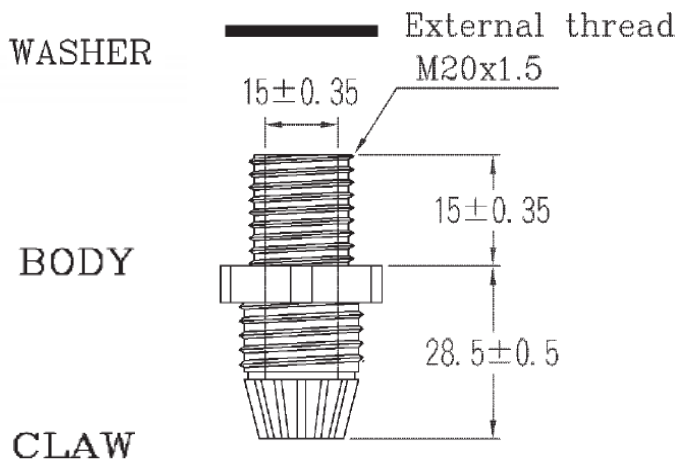

Professionally approved products.
Datasheet

RS Cable Gland With Locknut

RS Stock number 669-4660

Dimension – mm