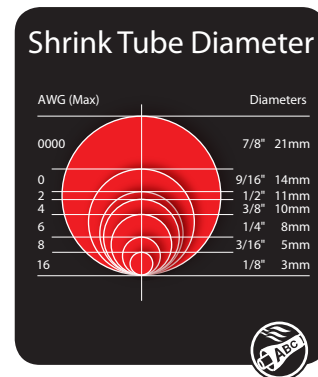

# Xtra BENEFITS

- All standard tapes are 30 feet long (See tape guide on back)
- All standard tapes have split back liner, except 1/6"-4mm
- PX tapes are backwards compatible with older K-Sun® Printers  
(Visit [www.ksun.com](http://www.ksun.com) for details)