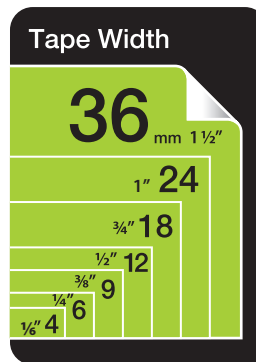

# Xtra BENEFITS

- All standard tapes are 30 feet long (See tape guide on back)
- All standard tapes have split back liner, except 1/6"-4mm
- PX tapes are backwards compatible with older K-Sun® Printers  
(Visit [www.ksun.com](http://www.ksun.com) for details)

# Standard Industrial Tapes 30' unless noted

1/6" 4mm	<b>BLACK</b> on clear	<b>BLACK</b> on white	<b>BLACK</b> on yellow	<b>BLACK</b> on blue	<b>BLACK</b> on green	<b>BLACK</b> on red	<b>BLACK</b> on red	204BCPX	204BWPX	204BYPX
1/4" 6mm	<b>BLACK</b> on clear	<b>BLACK</b> on white	<b>BLACK</b> on yellow	<b>BLACK</b> on blue	<b>BLACK</b> on green	<b>BLACK</b> on red	<b>BLACK</b> on red	206BCPX	206BWPX	206BYPX
3/8" 9mm	<b>BLACK</b> on clear	<b>BLACK</b> on white	<b>BLACK</b> on yellow	<b>BLACK</b> on blue	<b>BLACK</b> on green	<b>BLACK</b> on red	<b>BLACK</b> on red	209BCPX	209BWPX	209BYPX