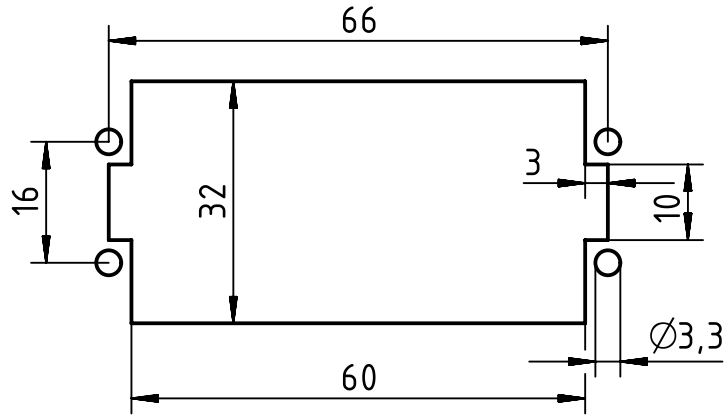

1 2 3 4 5 6

A

B

C

D

panel cut out

M3x10

	All rights reserved Department EL PD - DE HARTING Electric GmbH & Co. KG D-32339 Espelkamp	All Dimensions in mm Original Size DIN A4		Scale 1:1	Free size tol.	Ref. Sub.
		Created by RULLKOETTER	Inspected by MOOR	Standardisation SCHMIDTM	Date 2014-02-10	State Final Release
Title Han A 16 Pos. M Insert Screw					Doc-Key / ECM-Nr. 100087431/UGD/007/A 500000071241	
Type TB		Number 09 20 016 2612			Rev. A	Page 1/1