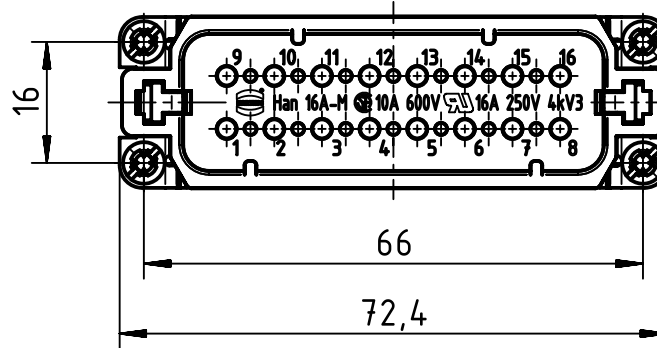

1 2 3 4 5 6

A

B

C

D

panel cut out

M3x10

	All rights reserved Department EL PD - DE HARTING Electric GmbH & Co. KG D-32339 Espelkamp	All Dimensions in mm Original Size DIN A4		Scale 1:1	Free size tol.	Ref. Sub.
		Created by RULLKOETTER	Inspected by MOOR	Standardisation SCHMIDTM	Date 2014-02-10	State Final Release
Title Han A 16 Pos. M Insert Screw					Doc-Key / ECM-Nr. 100087431/UGD/007/A 500000071241	
Type TB		Number 09 20 016 2612			Rev. A	Page 1/1