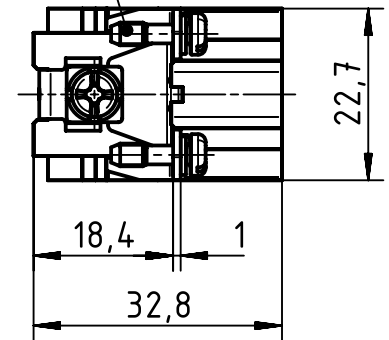

1 2 3 4 5 6

A

B

C

D

panel cut out

M3x10

	All rights reserved Department EL PD - DE HARTING Electric GmbH & Co. KG D-32339 Espelkamp	All Dimensions in mm Original Size DIN A4		Scale 1:1	Free size tol.	Ref. Sub.
		Created by RULLKOETTER	Inspected by MOOR	Standardisation SCHMIDTM	Date 2014-02-10	State Final Release
Title Han A 16 Pos. M Insert Screw					Doc-Key / ECM-Nr. 100087431/UGD/007/A 500000071241	
Type TB		Number 09 20 016 2612			Rev. A	Page 1/1