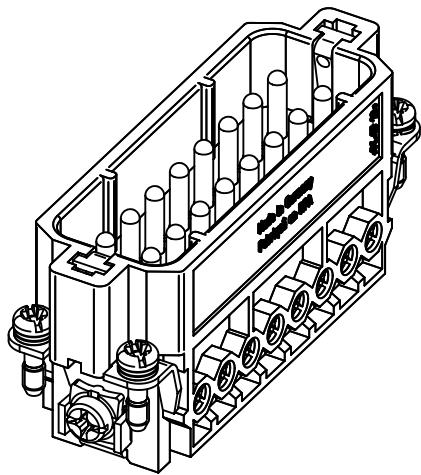

1 2 3 4 5 6

A

B

C

D

panel cut out

M3x10

	All rights reserved Department EL PD - DE HARTING Electric GmbH & Co. KG D-32339 Espelkamp	All Dimensions in mm Original Size DIN A4		Scale 1:1	Free size tol.	Ref. Sub.
		Created by RULLKOETTER	Inspected by MOOR	Standardisation SCHMIDTM	Date 2014-02-10	State Final Release
Title Han A 16 Pos. M Insert Screw					Doc-Key / ECM-Nr. 100087431/UGD/007/A 500000071241	
Type TB		Number 09 20 016 2612			Rev. A	Page 1/1