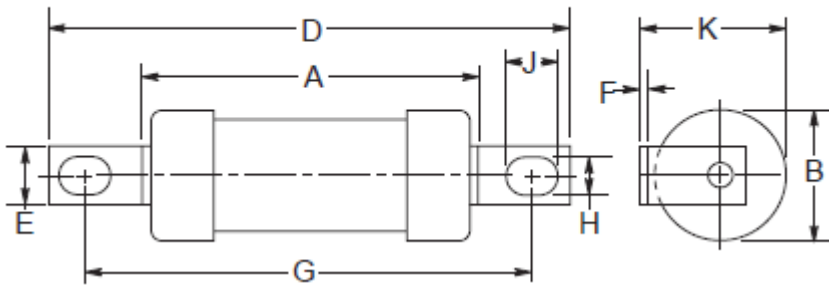

Professionally approved products.

Datasheet

Industrial HRC Fuse

RS Stock number 521-2630

Dimensional Data:

Dimensions - mm

S/N	Amp Rating	Pre-arcing	Total @ 415V	Total @ 550V	Nom Watts Loss	Rated Voltage (AC)	A	B	D	E	F	G	H	J	K
521-2630	40	1400	3600	5000	4.7	550	54.0	21.0	87.0	12.7	1.2	73.5	5.5	8.0	22.3
521-2646	50	3000	8050	12,250	4.9	550	54.0	21.0	87.0	12.7	1.2	73.5	5.5	8.0	22.3
521-2652	63	6700	18,850	25,100	5.6	550	54.0	21.0	87.0	12.7	1.2	73.5	5.5	8.0	22.3

Professionally approved products. Datasheet

Time-Current Characteristic Curve (Full Size Curves Available)