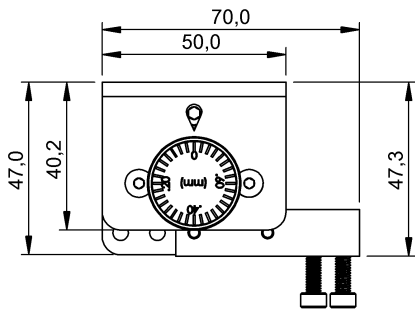

BMS CS-M-D12-CX03-01-Z BAM004A

General data

Short description	Adjustable mounting bracket
Style	Mounting bracket

Material

Material	ASTM 574Anodized aluminum PlasticSteel
----------	---

Mechanical data

Dimension	70 x 62.7 x 47.3 mm
-----------	---------------------