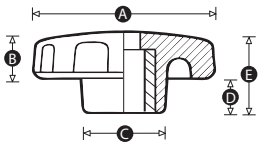

Through Thread Scallop Knob

Material

Duroplast

Standard colour

Black

Finish

Gloss

Female insert material

Brass

Part No.	A	B	C	D	E	Thread size
686193	32	11	18	8	19	M6