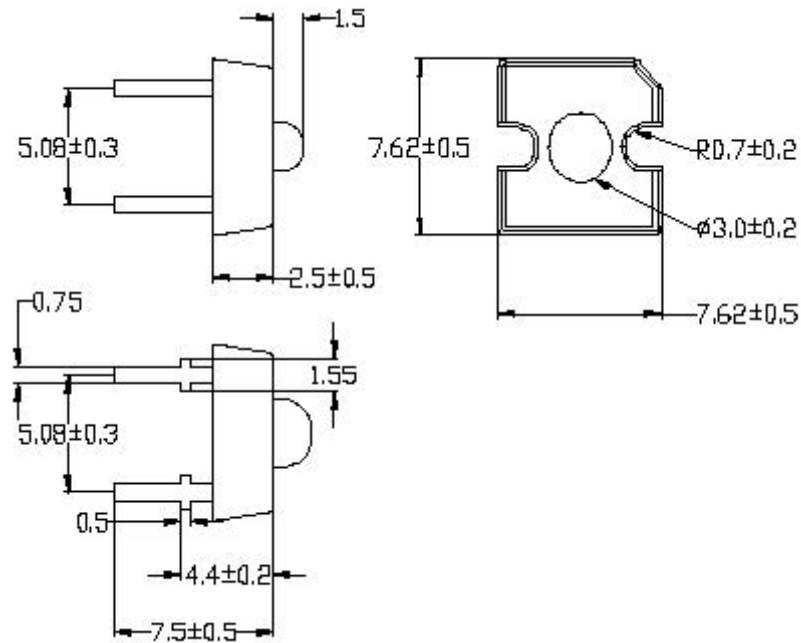

Model 491001SC

LUMINUS HIGH FLUX WHITE LED

SPECIFICATIONS

LED Size:	7.62mm +/- 0.5
Lens Color:	White Translucent
Luminosity:	10 lm
Forward Current:	40 mA max. 30mA typ.
Viewing Angle:	40°
Forward Voltage:	3.8V max. 3.4V typ.
Reverse Voltage:	5V
Operating Temperature:	-30 ~ + 85° C
Storage Temperature:	-40 ~ + 100° C