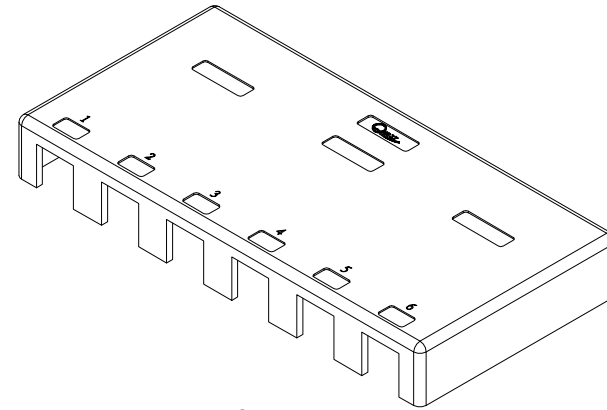

MOUNT BOX

[Pruneable Design]

Prune the pillar height to suit keystone base if necessary

Materials:

Body : Fireproof ABS UL-94V0

Operation Temperature : -40 °C ~ +70 °C

DRAW NO:		ITEM NO:	NSB-5260
 APPR		CUSTOMER:	
UNIT: m/m	DESIGN	DATE:	
SCALE:	Ref. NO:	TOLERANCE:	· ± 1 · X ± 0.2 · XX ± 0.15