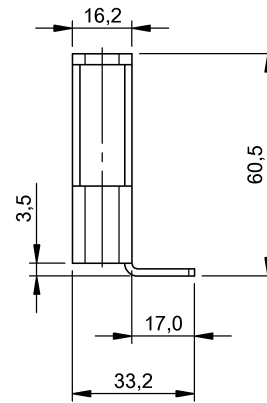

BAM MB-XO-014-B10-4-BRR BAM0226

General data

Scope of delivery	Mounting bracket (1x) Washer DIN 6797-J-M3 (2x) Screw ISO 1580-M3x20 (2x)
Use	for photoelectric sensors BOS 6K

Material

Material	Stainless steel (1.4301)
----------	--------------------------

Mechanical data

Dimension	61 x 33.2 x 30 mm
Fastening detail	Screw M3

Remarks

Housing protection from U-shape