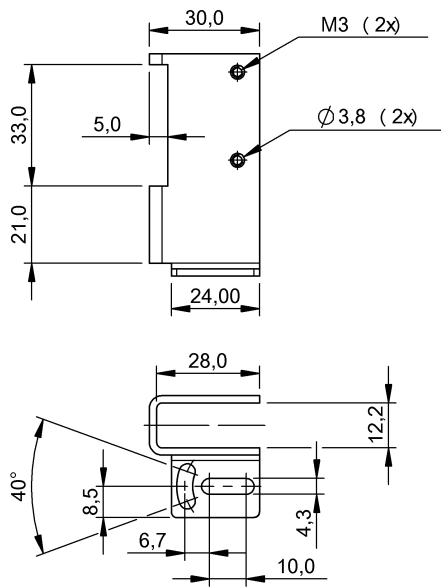

BAM MB-XO-014-B10-4-BRR BAM0226

General data

Scope of delivery	Mounting bracket (1x) Washer DIN 6797-J-M3 (2x) Screw ISO 1580-M3x20 (2x)
Use	for photoelectric sensors BOS 6K

Material

Material	Stainless steel (1.4301)
----------	--------------------------

Mechanical data

Dimension	61 x 33.2 x 30 mm
Fastening detail	Screw M3

Remarks

Housing protection from U-shape