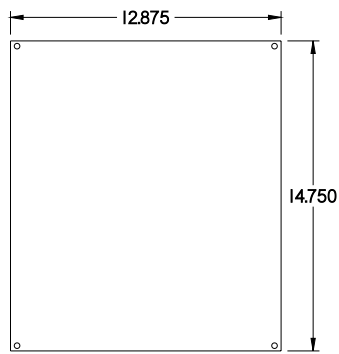

PART No. 1414N4ALO6

for more information visit
www.hammfg.com

Data subject to change without notice

TOP VIEW

ISOMETRIC VIEW

BACK VIEW

LEFT SIDE VIEW

FRONT VIEW

RIGHT SIDE VIEW

INNER PANEL

BOTTOM VIEW