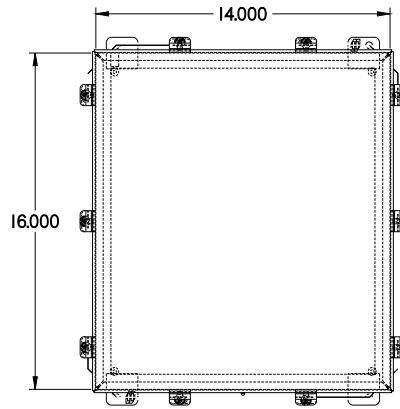

PART No. 1414N4ALO6

for more information visit
www.hammfg.com

Data subject to change without notice

TOP VIEW

ISOMETRIC VIEW

BACK VIEW

LEFT SIDE VIEW

FRONT VIEW

RIGHT SIDE VIEW

INNER PANEL

BOTTOM VIEW